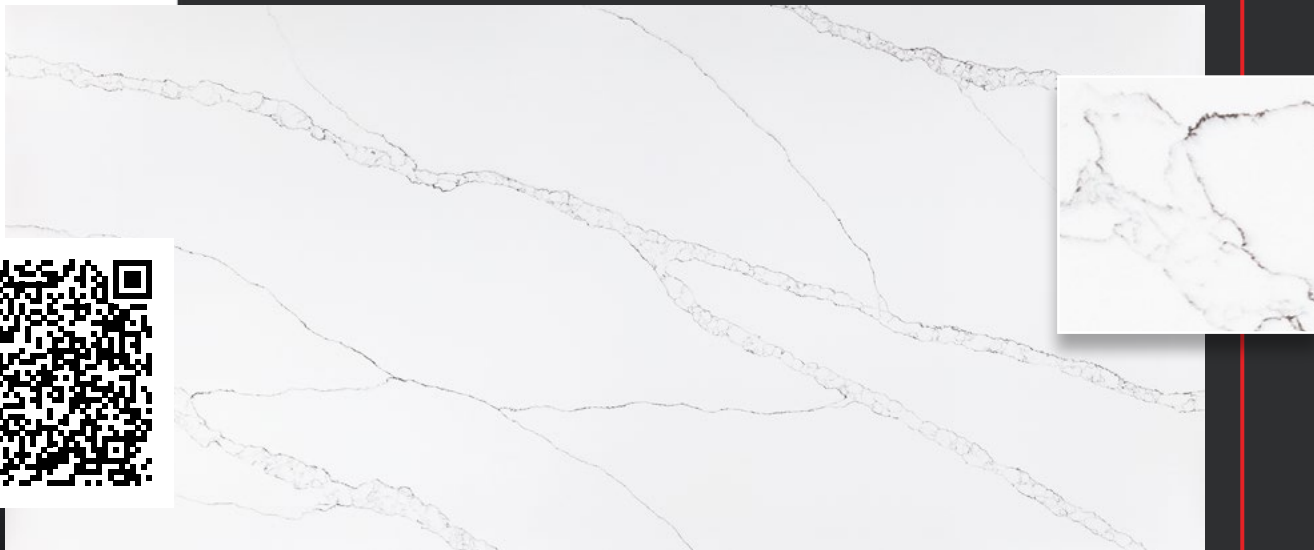

MARBLE COLLECTION ELITE

7000 CALACATTA ENO