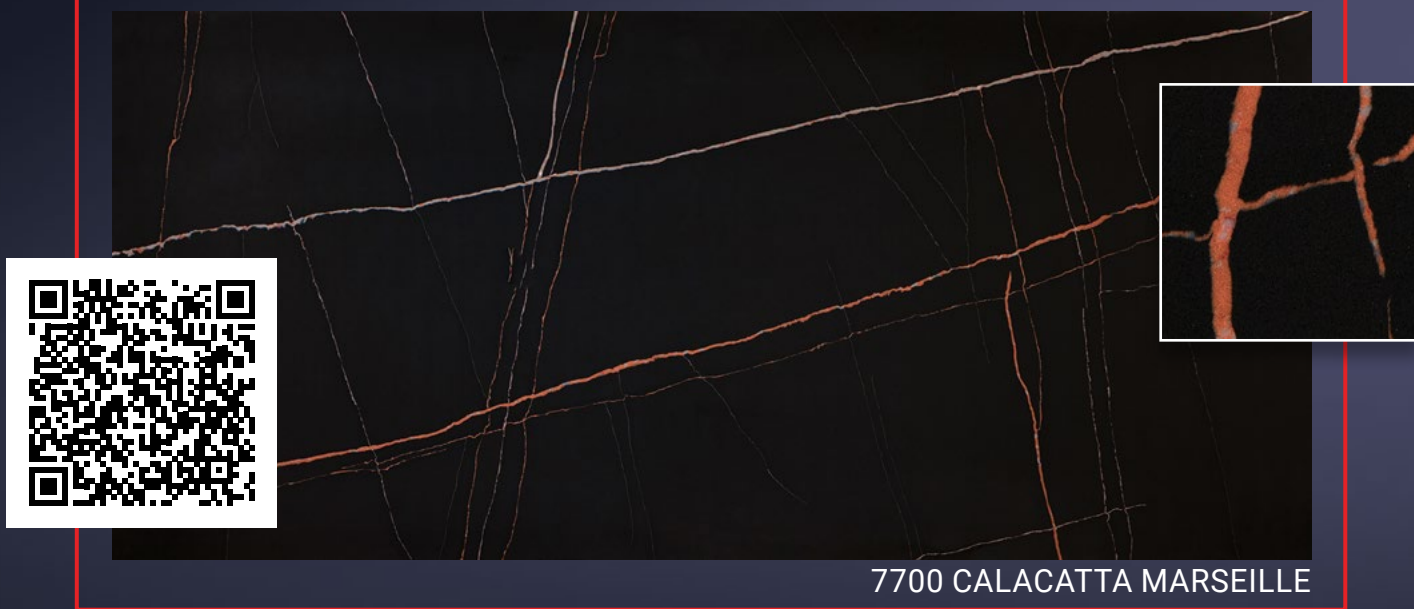

7700 CALACATTA MARSEILLE