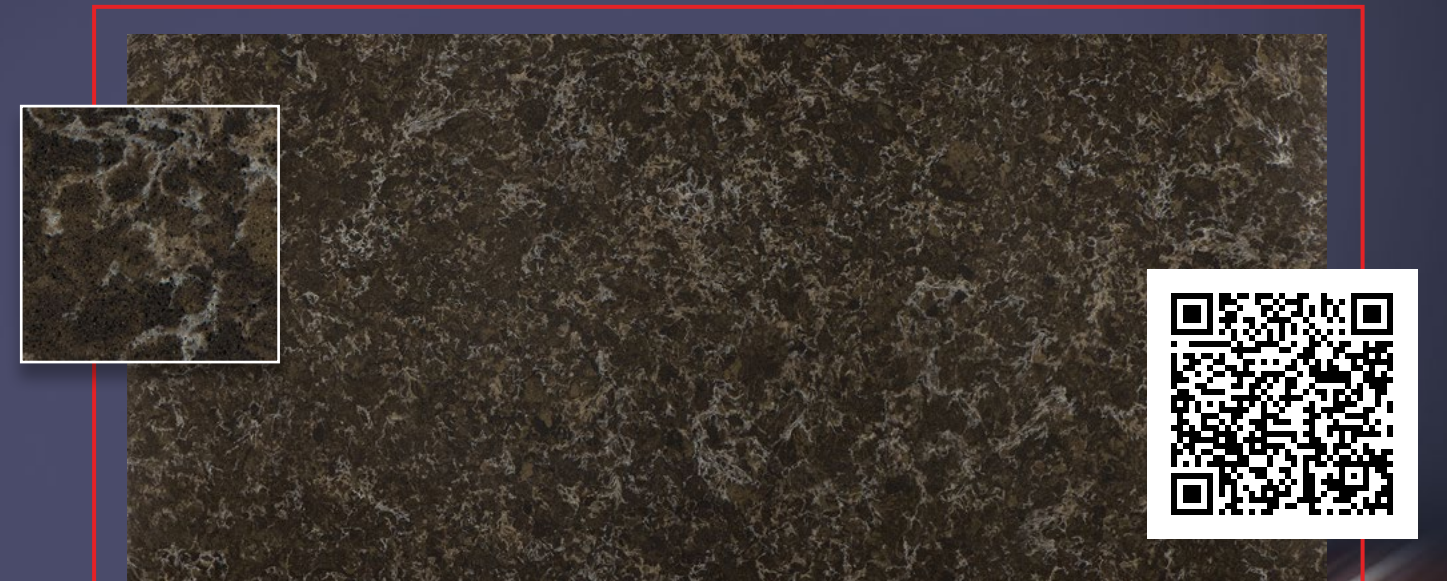

MARBLE COLLECTION PREMIUM

9005 BOURBONNAIS