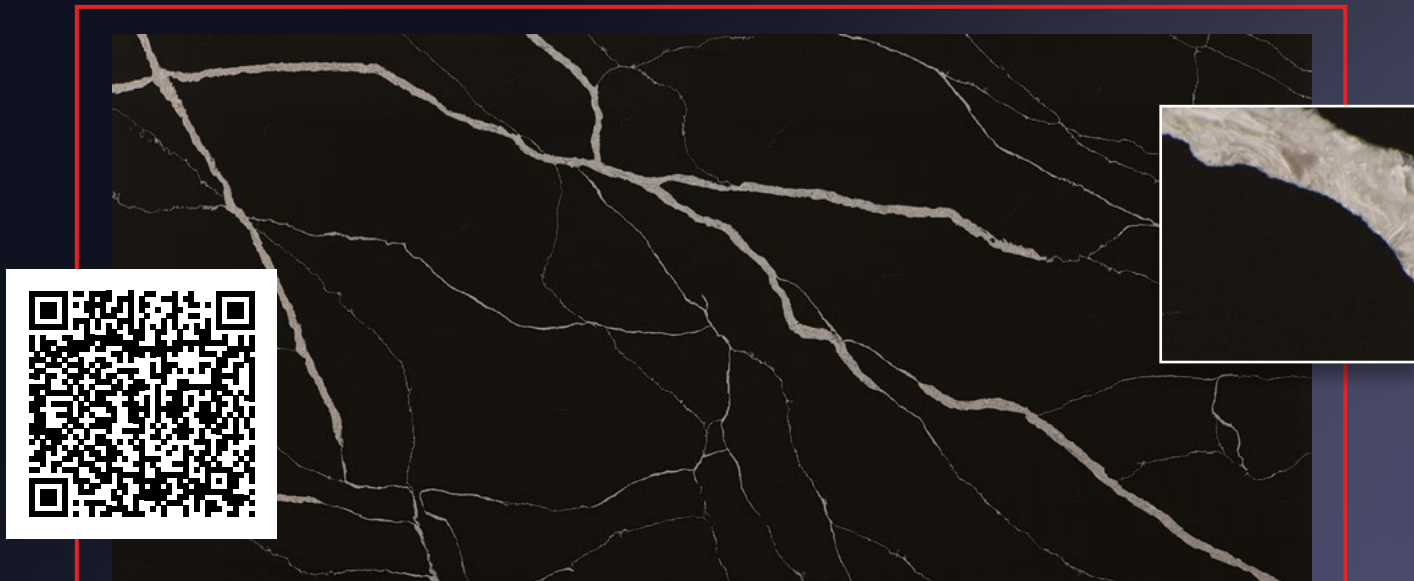

MARBLE COLLECTION ELITE

7600 CALACATTA LE NOIR