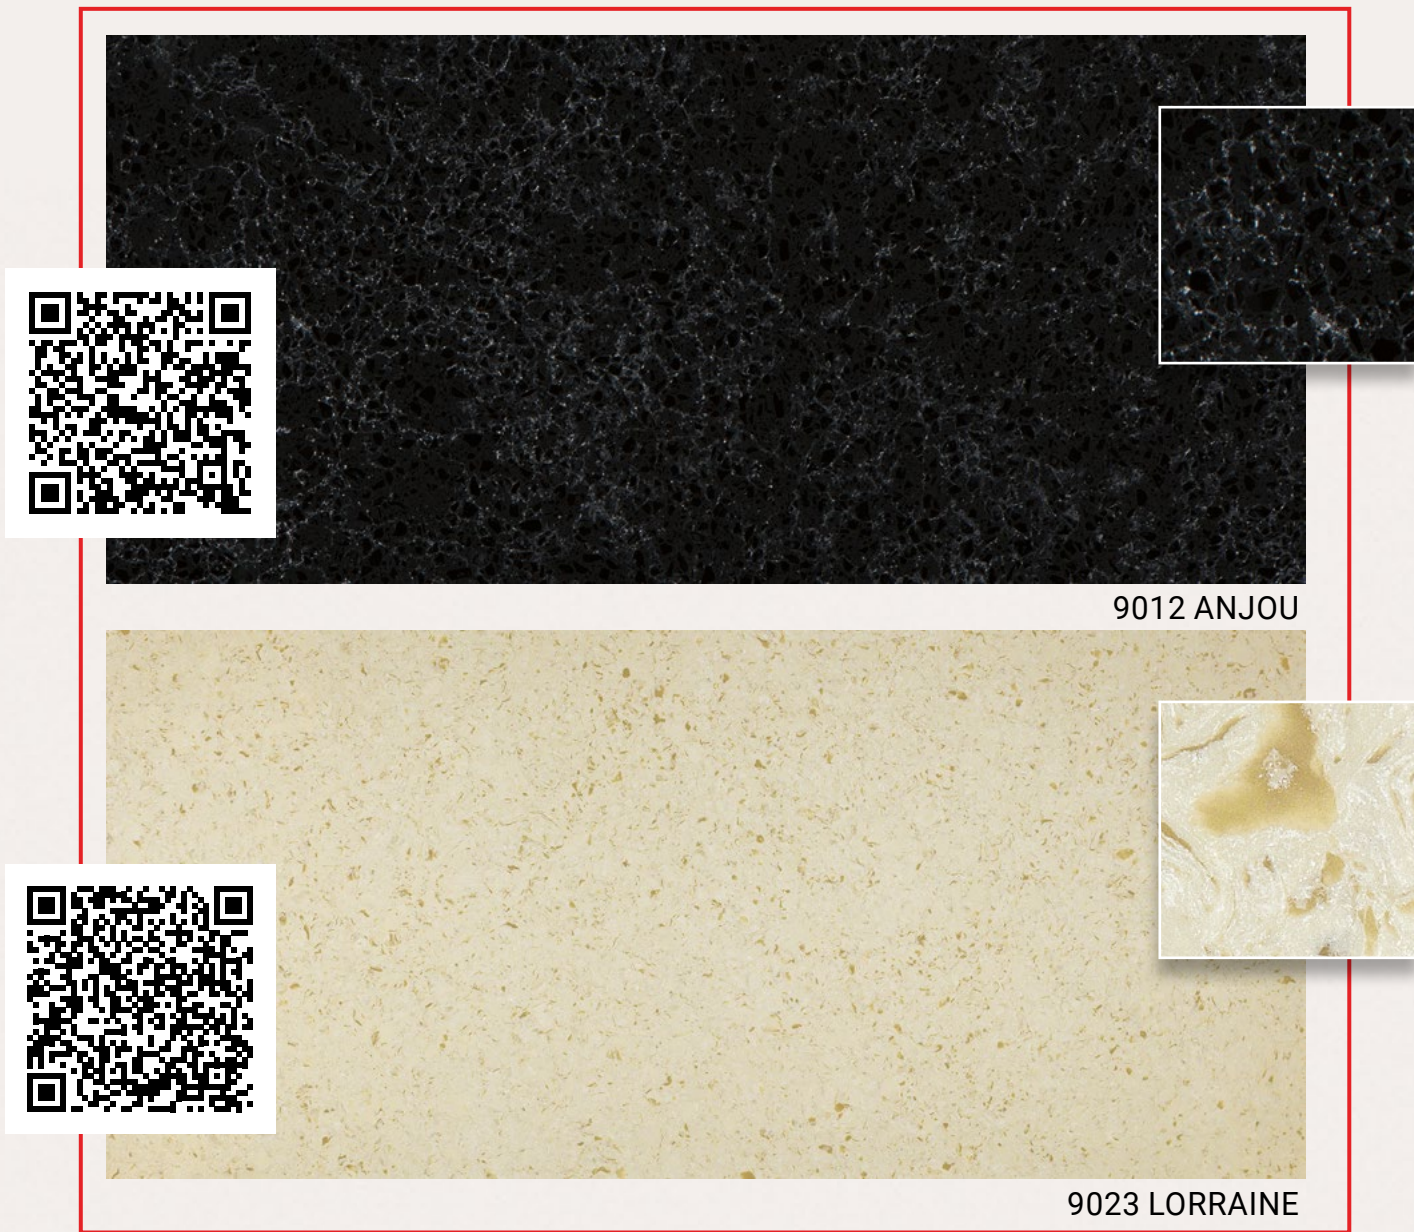

9014 SAVOIE

Jumbo (J) 3200x1600x20 mm

Masterpieces made of stone —
masterpieces on the table

Bon appétit
Masterpiece

MARBLE COLLECTION PREMIUM

9012 ANJOU

9023 LORRAINE

Jumbo (J) 3200x1600x20 mm