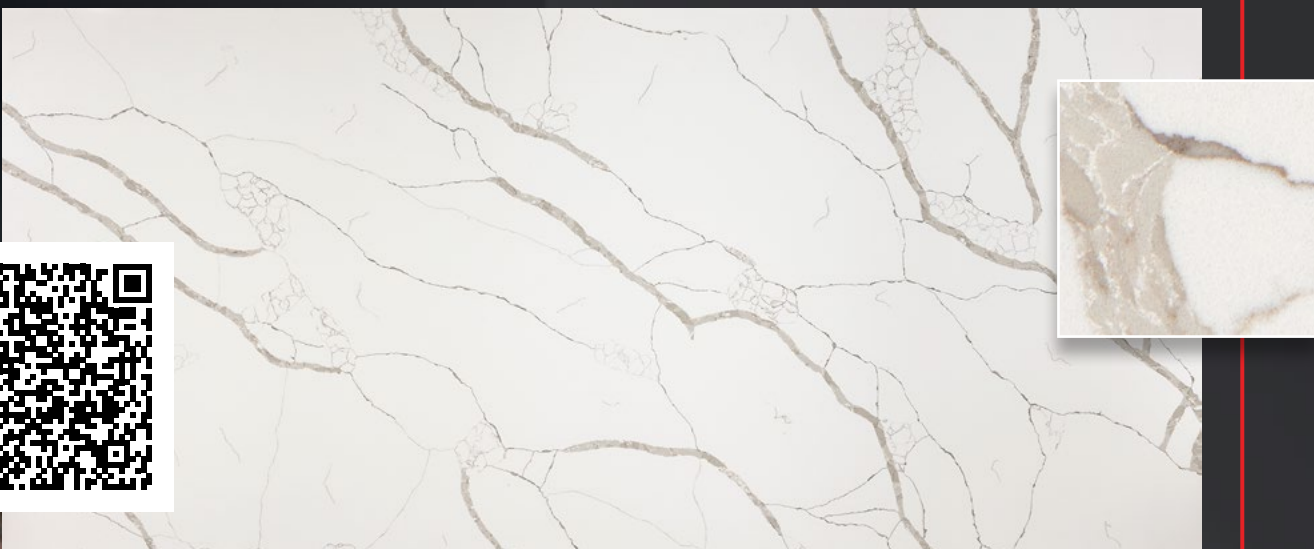

7400 CALACATTA DAUPHINE

Jumbo (J) 3200x1600x20 mm